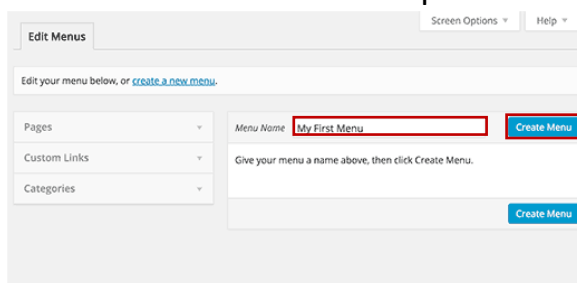

3. Enter the Menu Name and press Create Menu