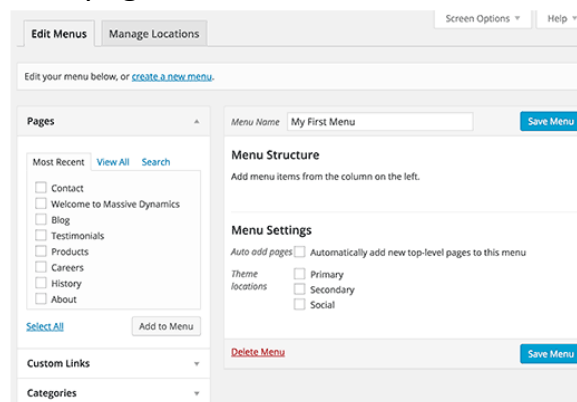

4. Your page should now look like this